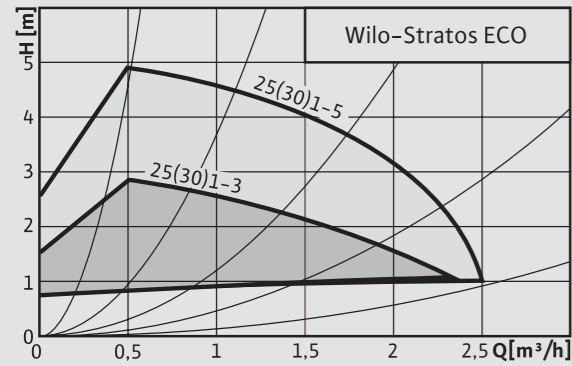

Wilo-Stratos ECO technical data.

Wilo-Stratos Eco

Areas of application.
Warm water heaters for all systems

Advantages.

- Highly efficient pumping for energy saving in energy efficiency class A
- Reliable starting and high comfort thanks to a high starting torque and anti-blocking software
- Easy adjustment, quick installation
- Standard heat insulation for heating applications

Pumpen Intelligenz.

WILO AG
Nortkirchenstraße 100
44263 Dortmund
Germany
T +49 231 4102-0
F +49 231 4102-7363
www.wilo.com

Pumpen Intelligenz.